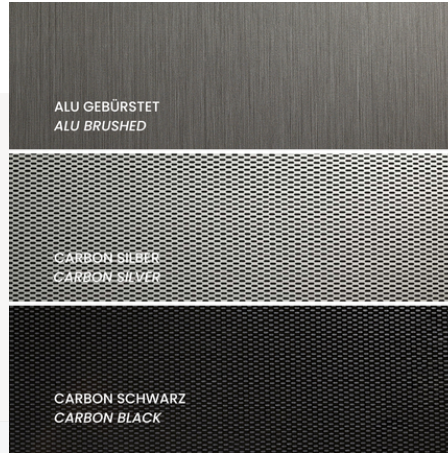

# Remarkably Beautiful Surfaces on Polystyrene or ABS Sheets or Films.

## Polystyrene mirror silver or gold

laminated on SB

black or white,  
silver ex stock

Format: 1000 x 2000 mm,  
Thicknesses: 1.0 / 2.0 / 3.0 mm,  
one side with protective film

Option:  
on SB/ABS  
flame retardant

### Standard decors:

- **silver**  
matte or glossy
- **brushed silver**  
matte or glossy
- **carbon**  
glossy

Width:  
1,000 mm, as a sheet or roll

If necessary, the carrier material can be made flame-retardant